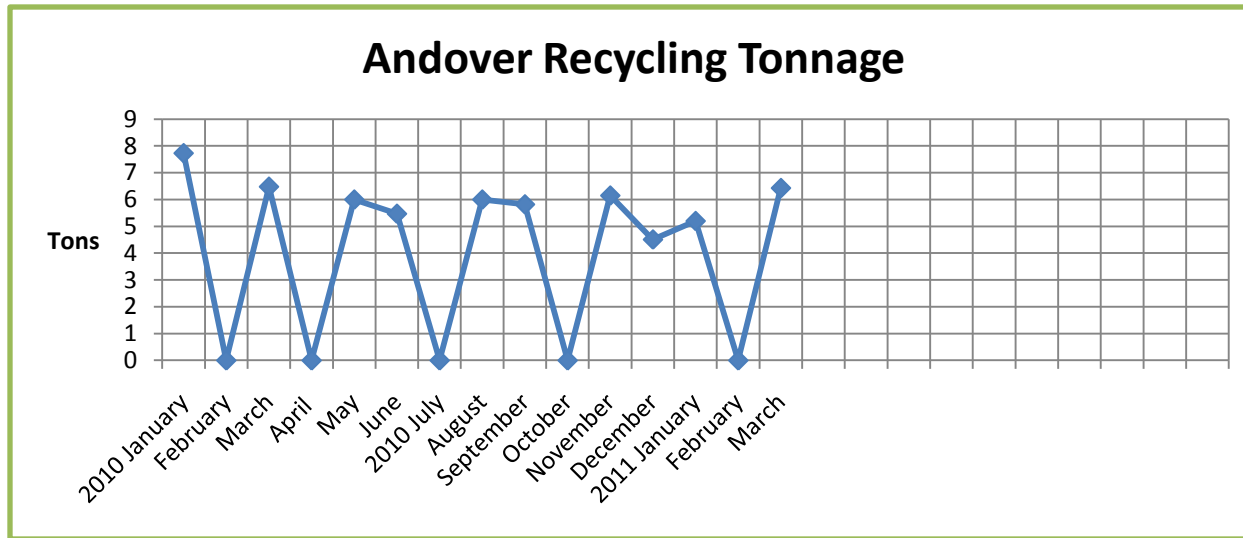

Recycling-Only Charts

(Presented alphabetically)

Andover, Cornish, Manchester, Monmouth, Old Orchard Beach, Poland, Readfield/Wayne, Sanford

Figures shown are approximate.

Manchester Recycling Tonnage

Figures shown are approximate.

Monmouth Recycling Tonnage

Figures shown are approximate.

Figures shown are approximate.