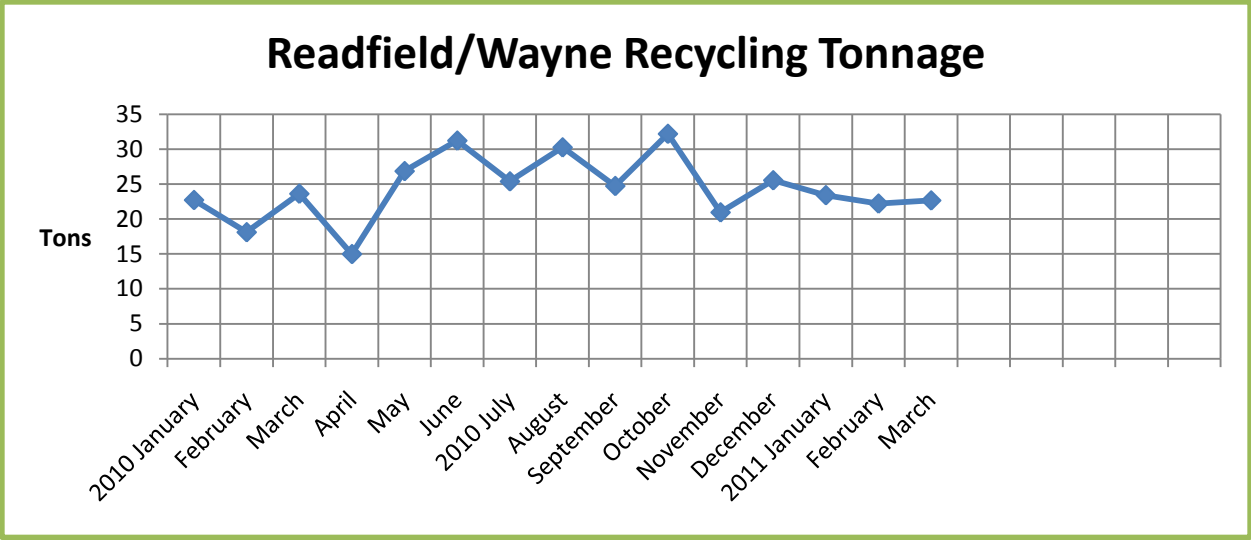

Recycling-Only Charts

(Presented alphabetically)

Andover, Cornish, Manchester, Monmouth, Old Orchard Beach, Poland, Readfield/Wayne, Sanford

Figures shown are approximate.

Manchester Recycling Tonnage

Figures shown are approximate.

Monmouth Recycling Tonnage

Figures shown are approximate.

Figures shown are approximate.