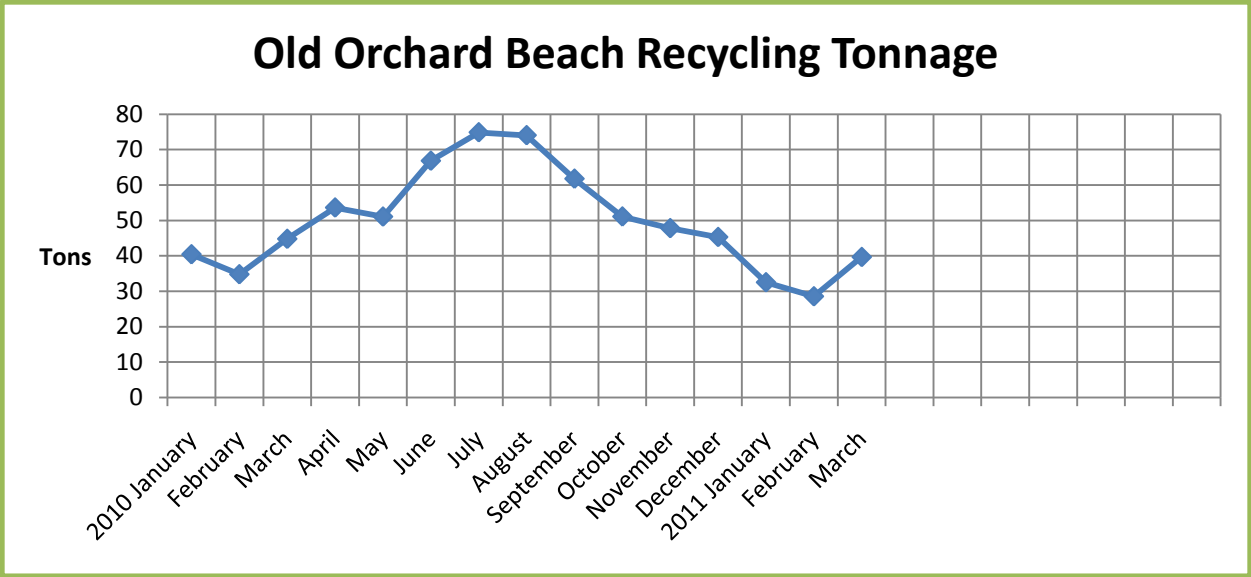

Recycling-Only Charts

(Presented alphabetically)

Andover, Cornish, Manchester, Monmouth, Old Orchard Beach, Poland, Readfield/Wayne, Sanford

Figures shown are approximate.

Manchester Recycling Tonnage

Figures shown are approximate.

Monmouth Recycling Tonnage

Figures shown are approximate.

Figures shown are approximate.