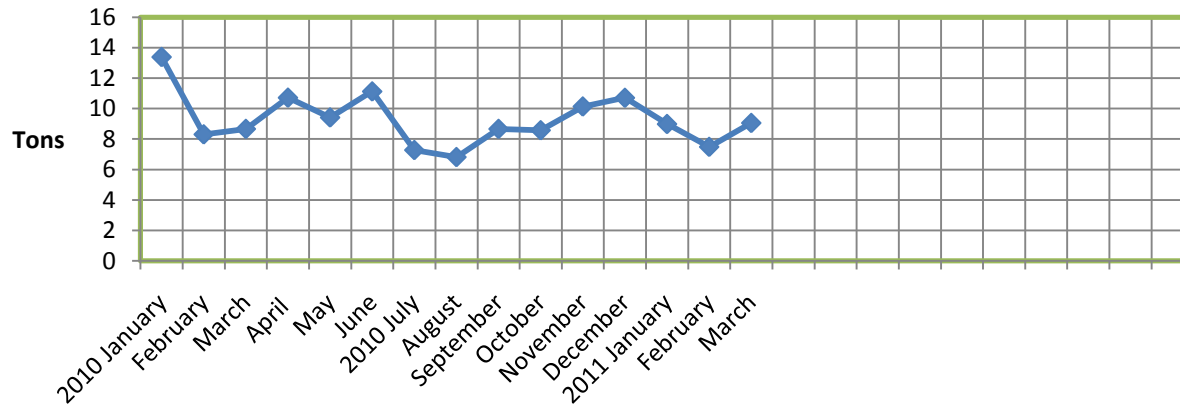

Recycling-Only Charts

(Presented alphabetically)

Andover, Cornish, Manchester, Monmouth, Old Orchard Beach, Poland, Readfield/Wayne, Sanford

Figures shown are approximate.

Manchester Recycling Tonnage

Figures shown are approximate.

Monmouth Recycling Tonnage

Figures shown are approximate.

Figures shown are approximate.