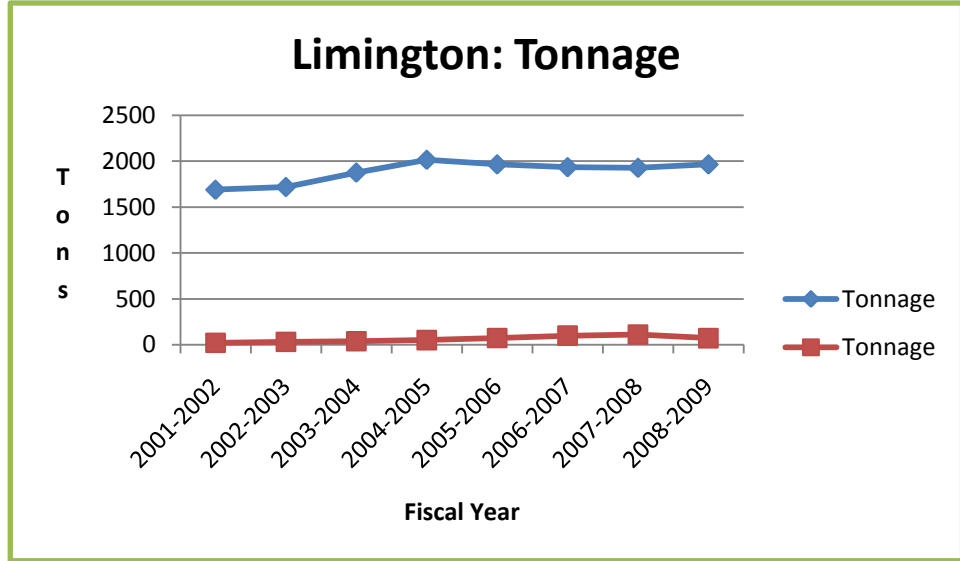

LIMINGTON

ANNUALLY

Fiscal Year	Waste Tonnage	Recycled Tonnage	Percent Recycled
2001-2002	1689	23	1%
2002-2003	1719	33	1%
2003-2004	1876	39	2%
2004-2005	2015	52	2%
2005-2006	1965	75	3%
2006-2007	1935	100	5%
2007-2008	1928	112	5%
2008-2009	1965	73	3%