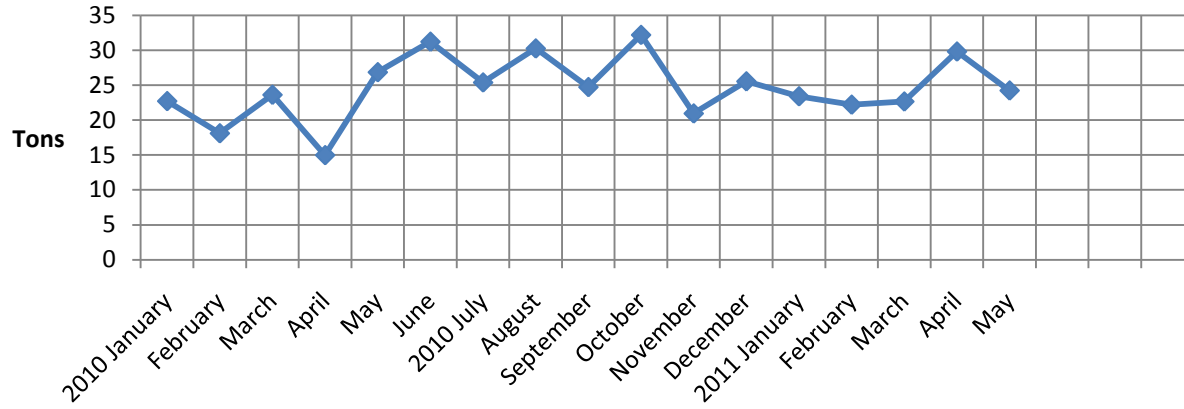

Recycling-Only Charts

(Presented alphabetically)

Andover, Cornish, Manchester, Monmouth, Old Orchard Beach, Poland, Readfield/Wayne, Sanford

Figures shown are approximate.

Figures shown are approximate.

Old Orchard Beach Recycling Tonnage

Figures shown are approximate.

Poland Recycling Tonnage

Readfield/Wayne Recycling Tonnage

Figures shown are approximate.

Sanford Recycling Tonnage

-end-