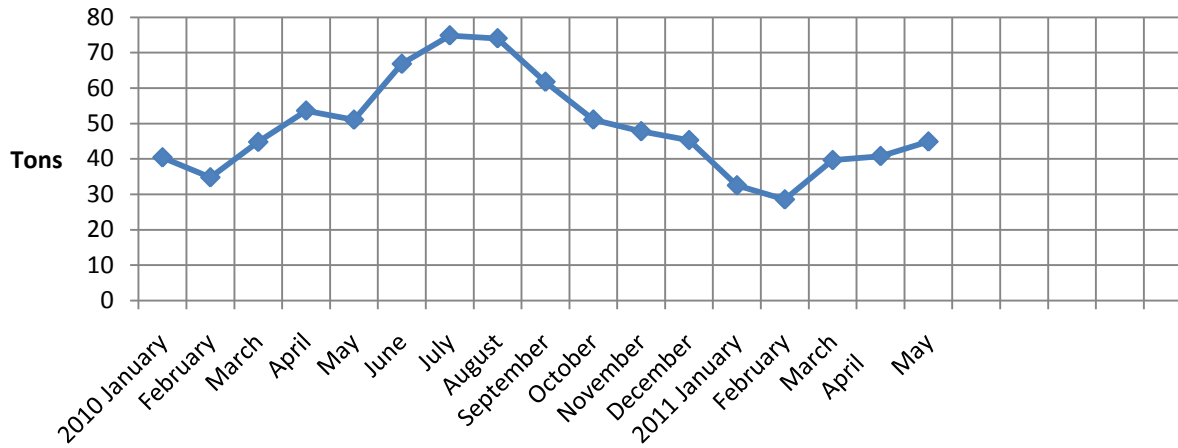

Recycling-Only Charts

(Presented alphabetically)

Andover, Cornish, Manchester, Monmouth, Old Orchard Beach, Poland, Readfield/Wayne, Sanford

Figures shown are approximate.

Figures shown are approximate.

Old Orchard Beach Recycling Tonnage

Figures shown are approximate.

Poland Recycling Tonnage

Readfield/Wayne Recycling Tonnage

Figures shown are approximate.

Sanford Recycling Tonnage

-end-