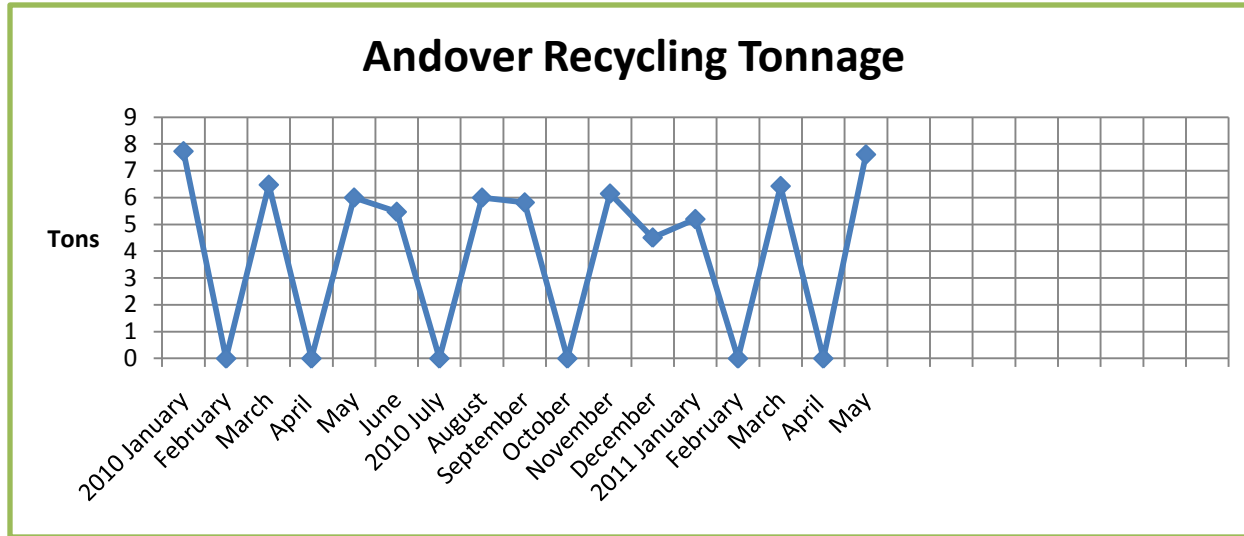

Recycling-Only Charts

(Presented alphabetically)

Andover, Cornish, Manchester, Monmouth, Old Orchard Beach, Poland, Readfield/Wayne, Sanford

Figures shown are approximate.

Figures shown are approximate.

Old Orchard Beach Recycling Tonnage

Figures shown are approximate.

Poland Recycling Tonnage

Readfield/Wayne Recycling Tonnage

Figures shown are approximate.

Sanford Recycling Tonnage

-end-