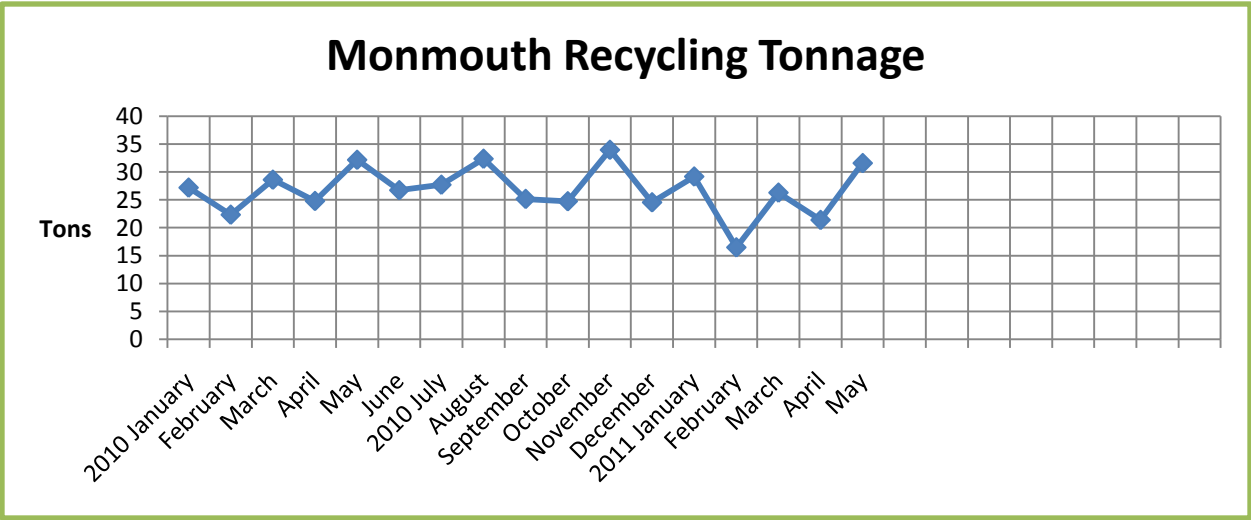

Recycling-Only Charts

(Presented alphabetically)

Andover, Cornish, Manchester, Monmouth, Old Orchard Beach, Poland, Readfield/Wayne, Sanford

Figures shown are approximate.

Figures shown are approximate.

Old Orchard Beach Recycling Tonnage

Figures shown are approximate.

Poland Recycling Tonnage

Readfield/Wayne Recycling Tonnage

Figures shown are approximate.

Sanford Recycling Tonnage

-end-