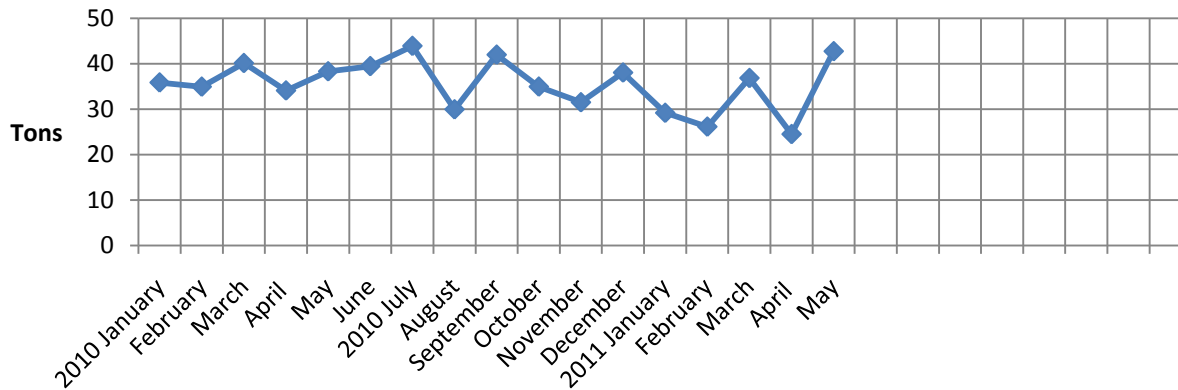

Recycling-Only Charts

(Presented alphabetically)

Andover, Cornish, Manchester, Monmouth, Old Orchard Beach, Poland, Readfield/Wayne, Sanford

Figures shown are approximate.

Figures shown are approximate.

Old Orchard Beach Recycling Tonnage

Figures shown are approximate.

Poland Recycling Tonnage

Readfield/Wayne Recycling Tonnage

Figures shown are approximate.

Sanford Recycling Tonnage

-end-