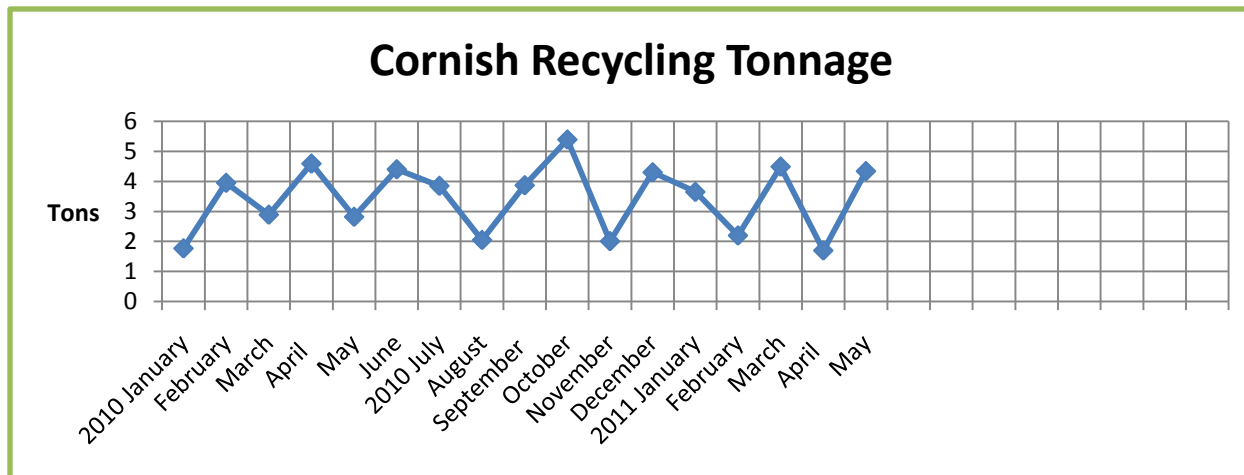

Recycling-Only Charts

(Presented alphabetically)

Andover, Cornish, Manchester, Monmouth, Old Orchard Beach, Poland, Readfield/Wayne, Sanford

Figures shown are approximate.

Figures shown are approximate.

Old Orchard Beach Recycling Tonnage

Figures shown are approximate.

Poland Recycling Tonnage

Readfield/Wayne Recycling Tonnage

Figures shown are approximate.

Sanford Recycling Tonnage

-end-