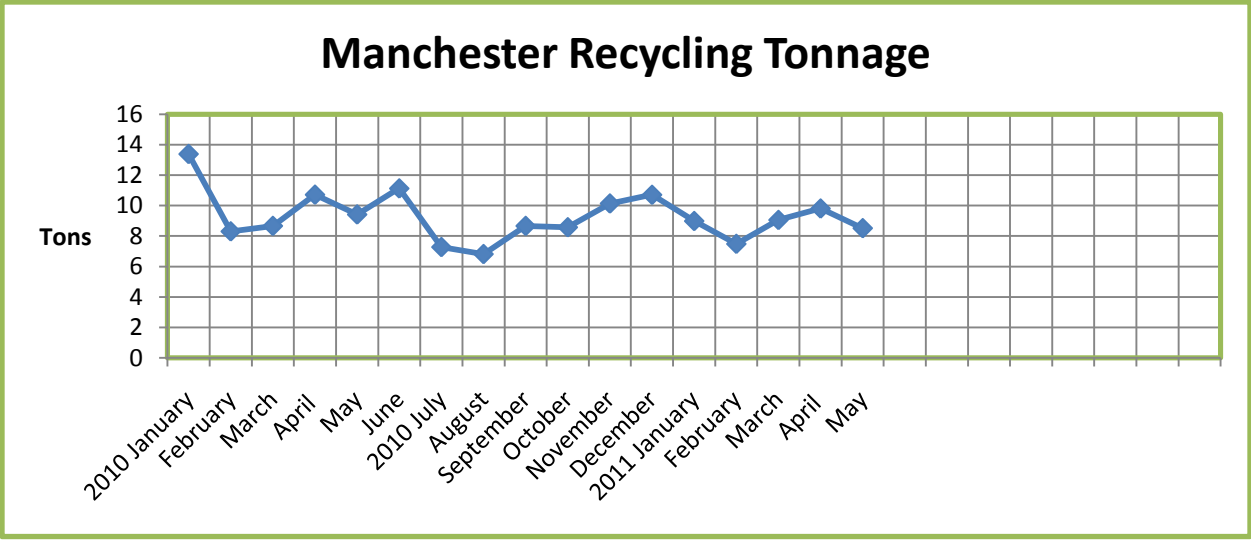

Recycling-Only Charts

(Presented alphabetically)

Andover, Cornish, Manchester, Monmouth, Old Orchard Beach, Poland, Readfield/Wayne, Sanford

Figures shown are approximate.

Figures shown are approximate.

Old Orchard Beach Recycling Tonnage

Figures shown are approximate.

Poland Recycling Tonnage

Readfield/Wayne Recycling Tonnage

Figures shown are approximate.

Sanford Recycling Tonnage

-end-