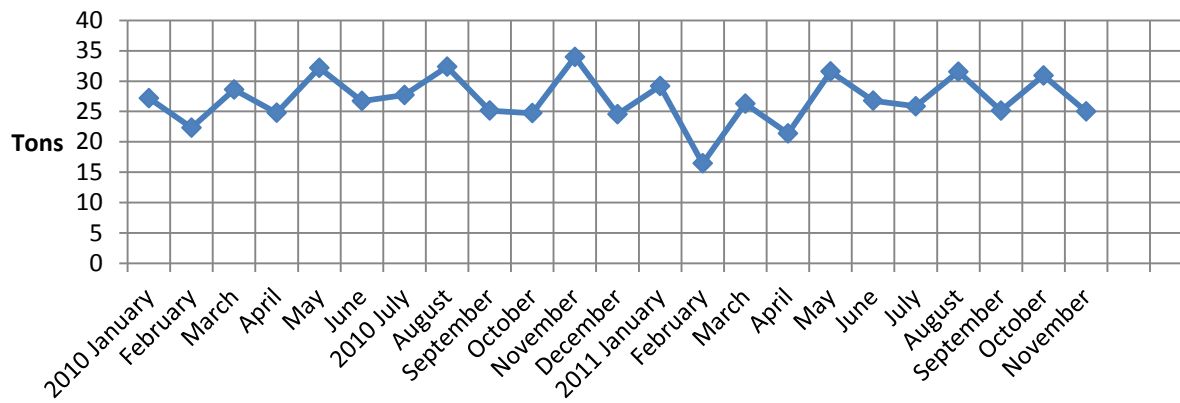

Recycling-Only Charts

(Presented alphabetically)

Andover, Cornish, Manchester, Monmouth, Newington (NH), Old Orchard Beach, Poland, Readfield/Wayne, Sanford

Figures shown are approximate.

Manchester Recycling Tonnage

Figures shown are approximate.

Monmouth Recycling Tonnage

Figures shown are approximate.

Figures shown are approximate.

Sanford Recycling Tonnage

Figures shown are approximate.

-end-