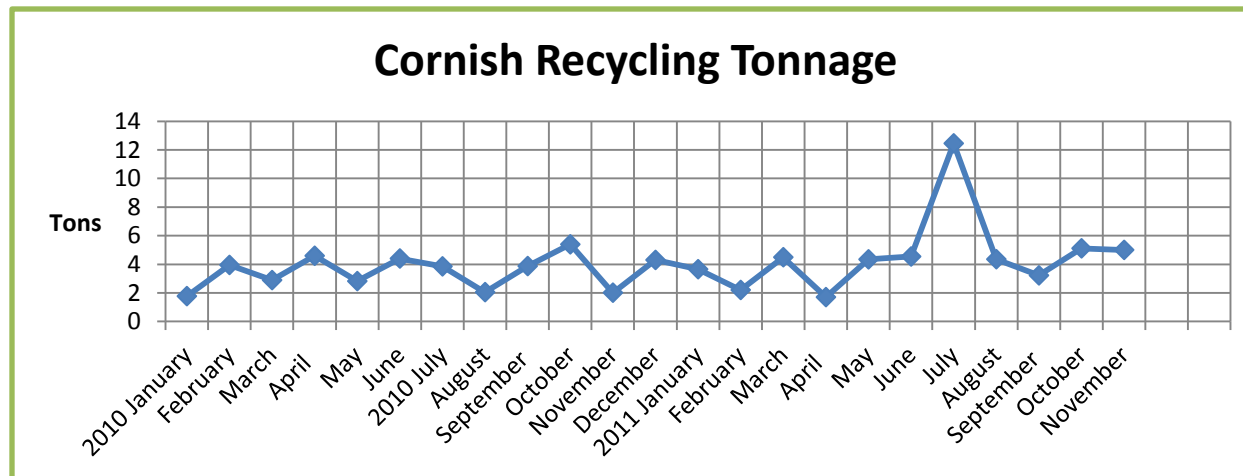

Recycling-Only Charts

(Presented alphabetically)

Andover, Cornish, Manchester, Monmouth, Newington (NH), Old Orchard Beach, Poland, Readfield/Wayne, Sanford

Figures shown are approximate.

Manchester Recycling Tonnage

Figures shown are approximate.

Monmouth Recycling Tonnage

Figures shown are approximate.

Figures shown are approximate.

Sanford Recycling Tonnage

Figures shown are approximate.

-end-