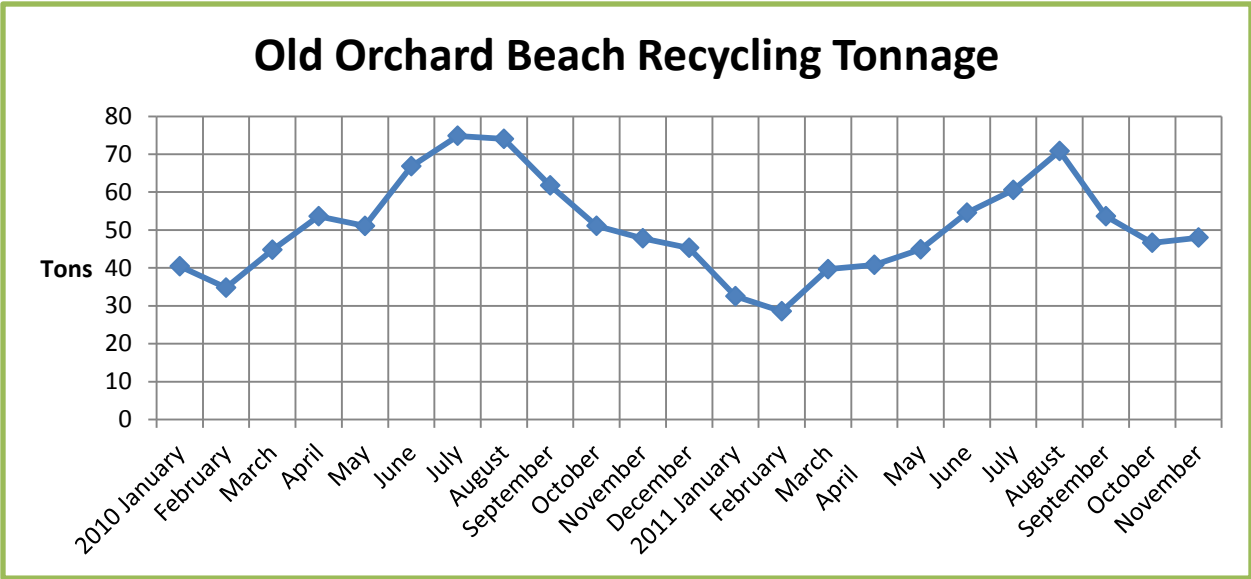

Recycling-Only Charts

(Presented alphabetically)

Andover, Cornish, Manchester, Monmouth, Newington (NH), Old Orchard Beach, Poland, Readfield/Wayne, Sanford

Figures shown are approximate.

Manchester Recycling Tonnage

Figures shown are approximate.

Monmouth Recycling Tonnage

Figures shown are approximate.

Figures shown are approximate.

Sanford Recycling Tonnage

Figures shown are approximate.

-end-