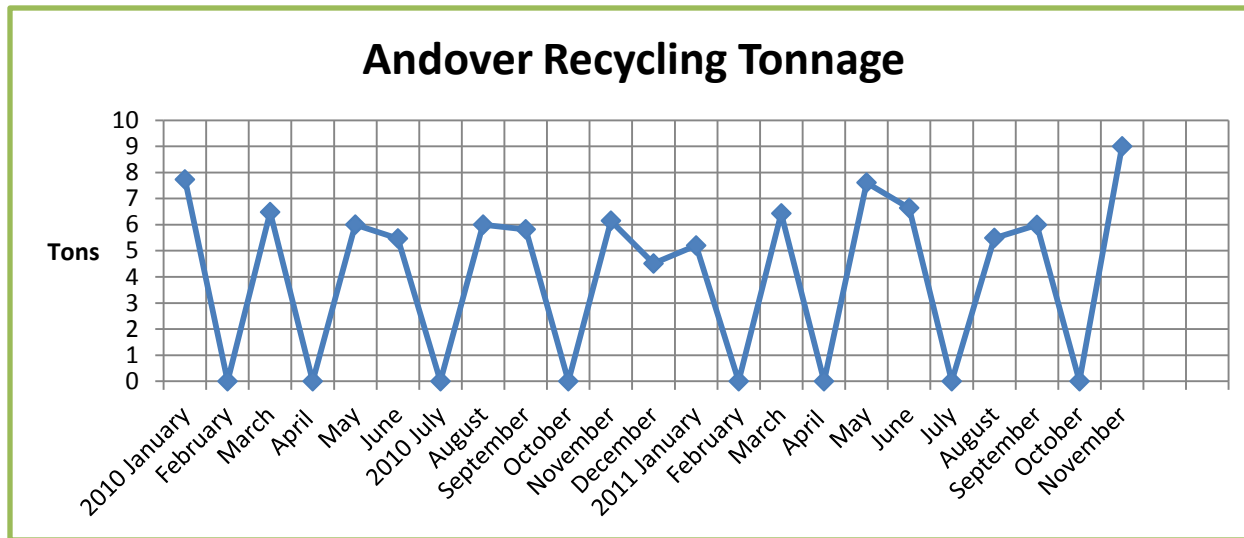

Recycling-Only Charts

(Presented alphabetically)

Andover, Cornish, Manchester, Monmouth, Newington (NH), Old Orchard Beach, Poland, Readfield/Wayne, Sanford

Figures shown are approximate.

Manchester Recycling Tonnage

Figures shown are approximate.

Monmouth Recycling Tonnage

Figures shown are approximate.

Figures shown are approximate.

Sanford Recycling Tonnage

Figures shown are approximate.

-end-