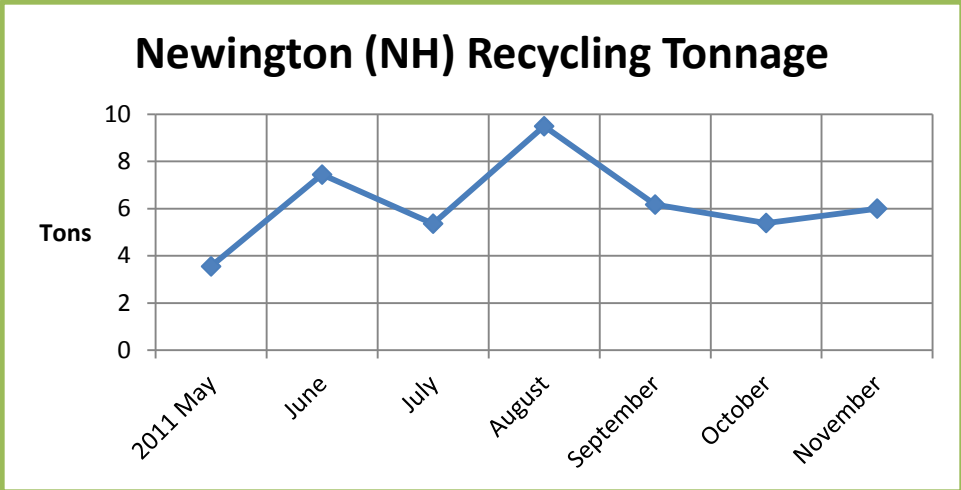

Recycling-Only Charts

(Presented alphabetically)

Andover, Cornish, Manchester, Monmouth, Newington (NH), Old Orchard Beach, Poland, Readfield/Wayne, Sanford

Figures shown are approximate.

Manchester Recycling Tonnage

Figures shown are approximate.

Monmouth Recycling Tonnage

Figures shown are approximate.

Figures shown are approximate.

Sanford Recycling Tonnage

Figures shown are approximate.

-end-