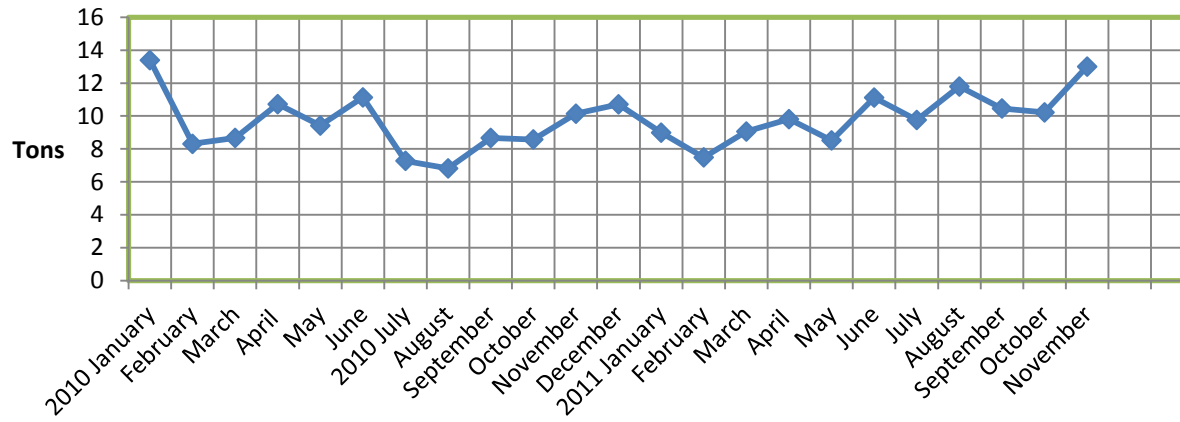

Recycling-Only Charts

(Presented alphabetically)

Andover, Cornish, Manchester, Monmouth, Newington (NH), Old Orchard Beach, Poland, Readfield/Wayne, Sanford

Figures shown are approximate.

Manchester Recycling Tonnage

Figures shown are approximate.

Monmouth Recycling Tonnage

Figures shown are approximate.

Figures shown are approximate.

Sanford Recycling Tonnage

Figures shown are approximate.

-end-