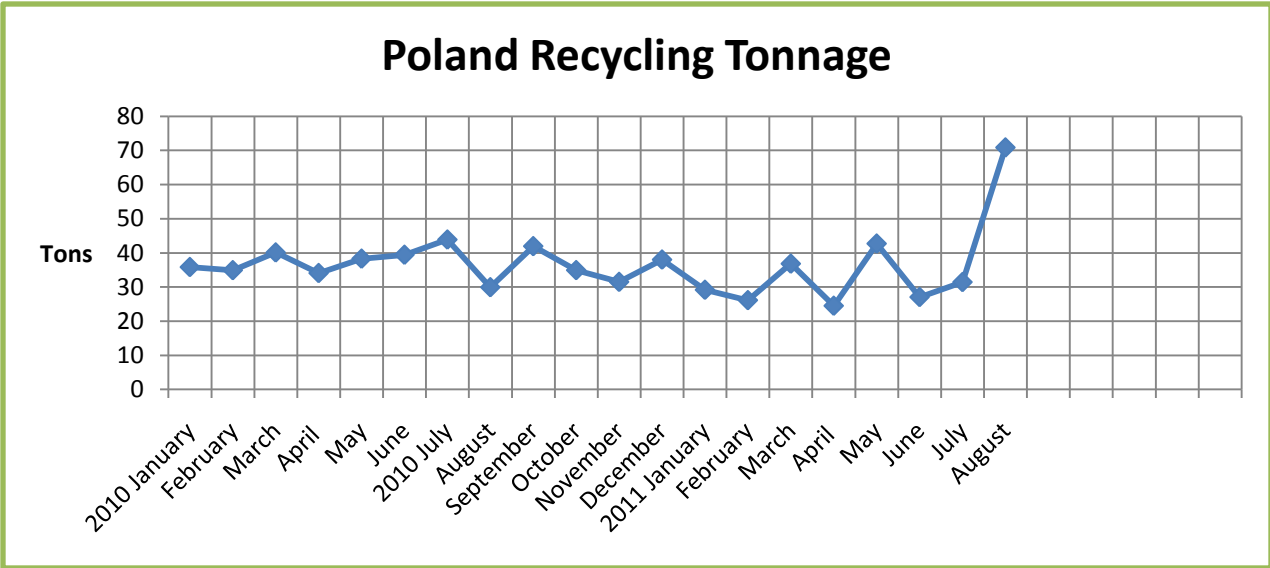

Recycling-Only Charts

(Presented alphabetically)

Andover, Cornish, Manchester, Monmouth, Newington (NH), Old Orchard Beach, Poland, Readfield/Wayne, Sanford

Figures shown are approximate.

Manchester Recycling Tonnage

Figures shown are approximate.

Monmouth Recycling Tonnage

Figures shown are approximate.

Poland Recycling Tonnage

Figures shown are approximate.

Readfield/Wayne Recycling Tonnage

Figures shown are approximate.