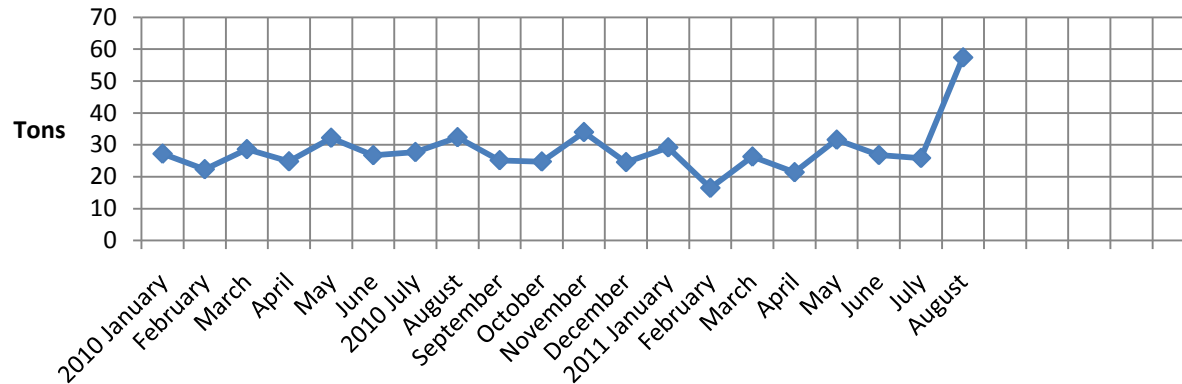

Recycling-Only Charts

(Presented alphabetically)

Andover, Cornish, Manchester, Monmouth, Newington (NH), Old Orchard Beach, Poland, Readfield/Wayne, Sanford

Figures shown are approximate.

Manchester Recycling Tonnage

Figures shown are approximate.

Monmouth Recycling Tonnage

Figures shown are approximate.

Poland Recycling Tonnage

Figures shown are approximate.

Readfield/Wayne Recycling Tonnage

Figures shown are approximate.