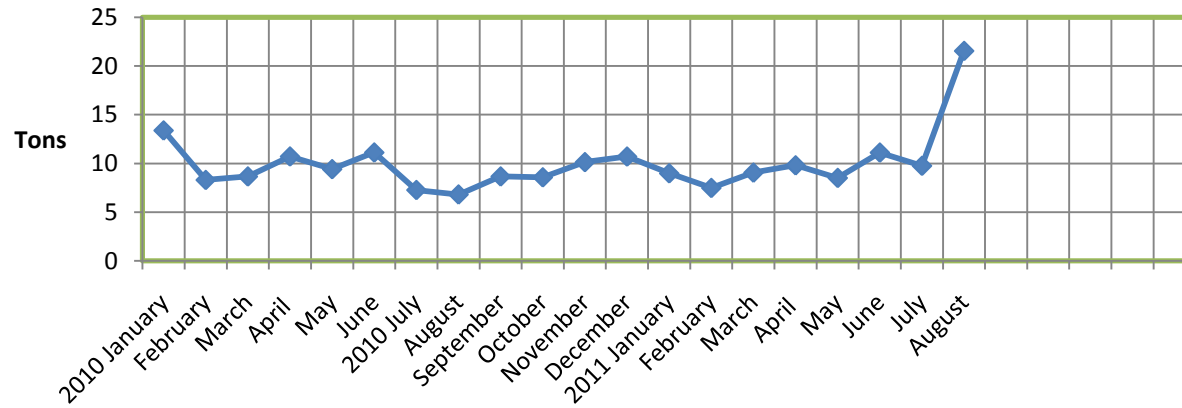

Recycling-Only Charts

(Presented alphabetically)

Andover, Cornish, Manchester, Monmouth, Newington (NH), Old Orchard Beach, Poland, Readfield/Wayne, Sanford

Figures shown are approximate.

Manchester Recycling Tonnage

Figures shown are approximate.

Monmouth Recycling Tonnage

Figures shown are approximate.

Poland Recycling Tonnage

Figures shown are approximate.

Readfield/Wayne Recycling Tonnage

Figures shown are approximate.