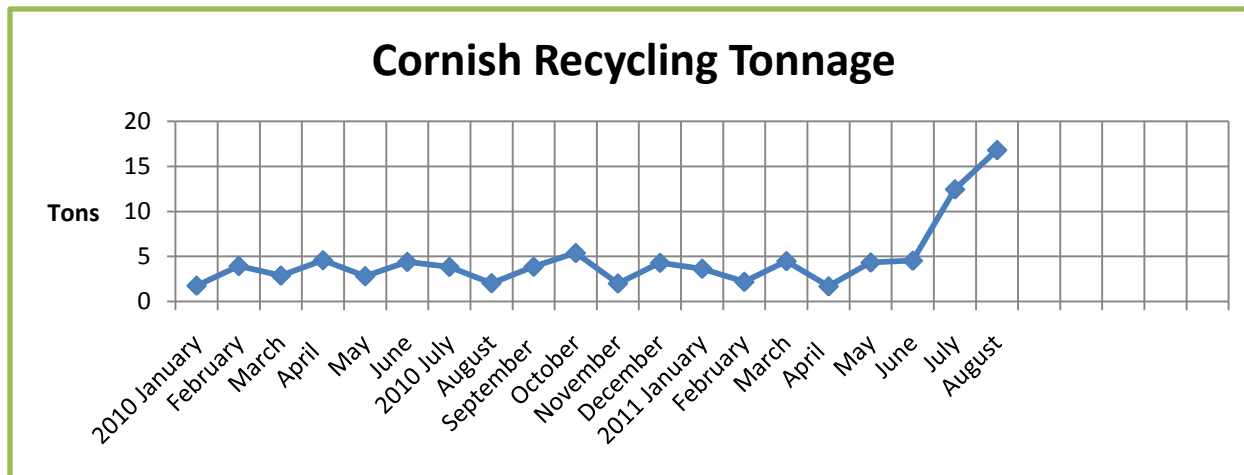

Recycling-Only Charts

(Presented alphabetically)

Andover, Cornish, Manchester, Monmouth, Newington (NH), Old Orchard Beach, Poland, Readfield/Wayne, Sanford

Figures shown are approximate.

Manchester Recycling Tonnage

Figures shown are approximate.

Monmouth Recycling Tonnage

Figures shown are approximate.

Poland Recycling Tonnage

Figures shown are approximate.

Readfield/Wayne Recycling Tonnage

Figures shown are approximate.