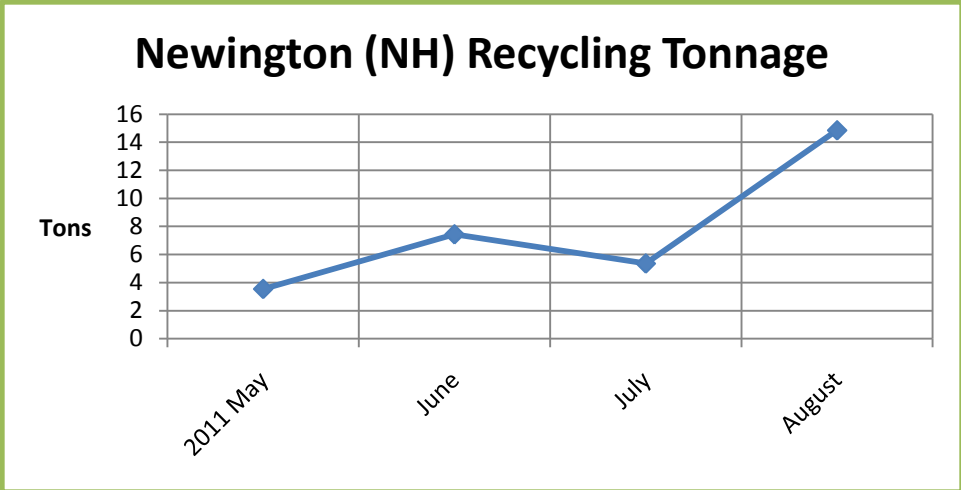

Recycling-Only Charts

(Presented alphabetically)

Andover, Cornish, Manchester, Monmouth, Newington (NH), Old Orchard Beach, Poland, Readfield/Wayne, Sanford

Figures shown are approximate.

Manchester Recycling Tonnage

Figures shown are approximate.

Monmouth Recycling Tonnage

Figures shown are approximate.

Poland Recycling Tonnage

Figures shown are approximate.

Readfield/Wayne Recycling Tonnage

Figures shown are approximate.