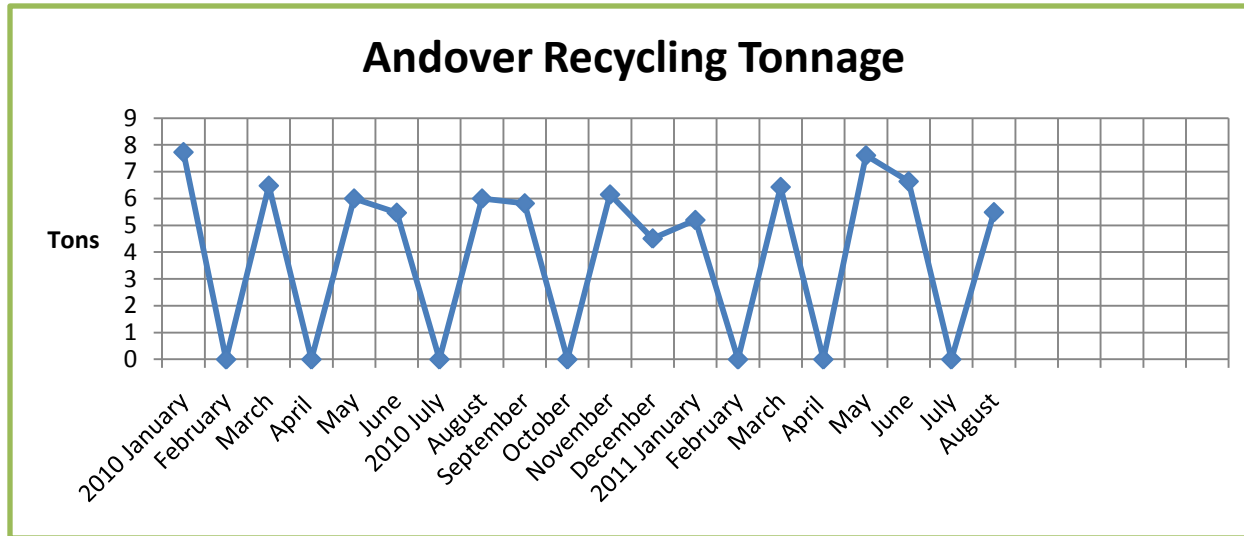

Recycling-Only Charts

(Presented alphabetically)

Andover, Cornish, Manchester, Monmouth, Newington (NH), Old Orchard Beach, Poland, Readfield/Wayne, Sanford

Figures shown are approximate.

Manchester Recycling Tonnage

Figures shown are approximate.

Monmouth Recycling Tonnage

Figures shown are approximate.

Poland Recycling Tonnage

Figures shown are approximate.

Readfield/Wayne Recycling Tonnage

Figures shown are approximate.