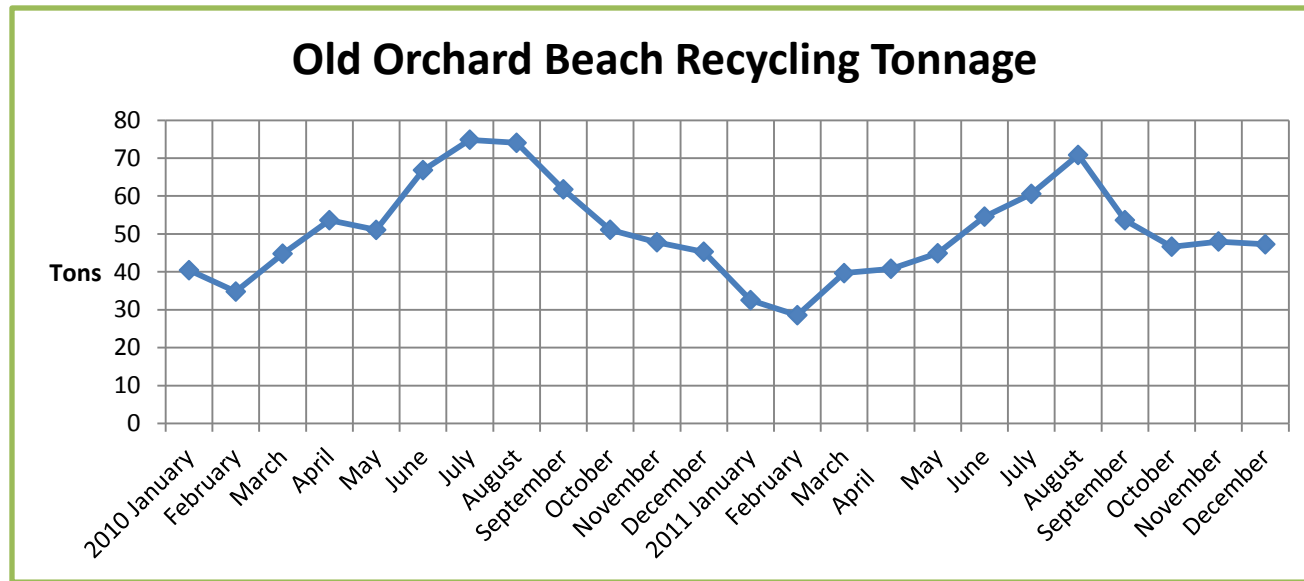

Recycling-Only Charts

(Presented alphabetically)

Andover, Cornish, Manchester, Monmouth, Newington (NH), Old Orchard Beach, Poland, Readfield/Wayne, Sanford

Figures shown are approximate.

Monmouth Recycling Tonnage

Figures shown are approximate.

Manchester Recycling Tonnage

Figures shown are approximate.

Figures shown are approximate.

Sanford Recycling Tonnage

Figures shown are approximate.

-end-