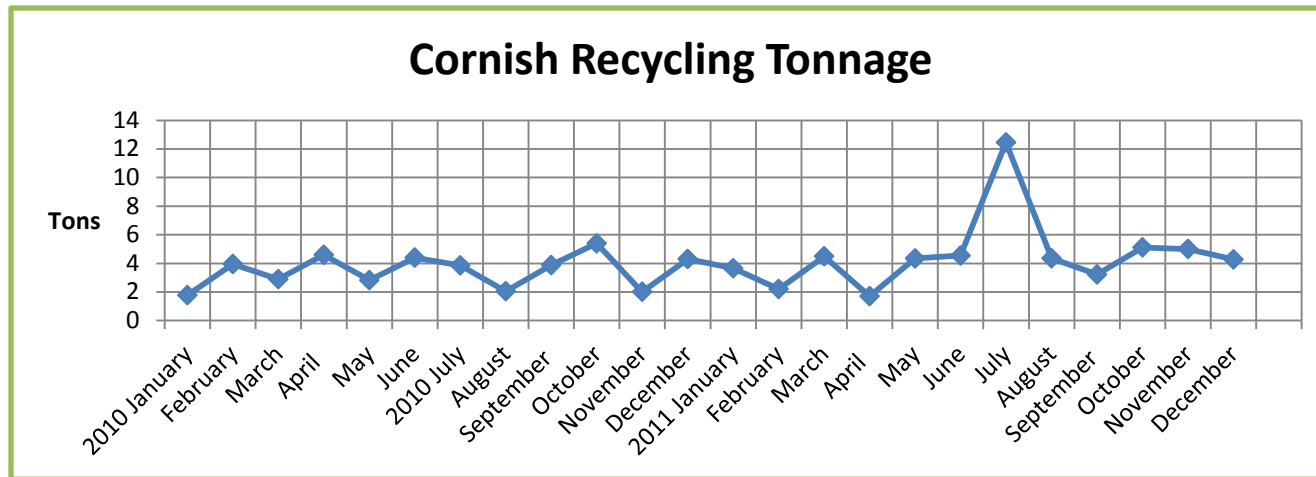

Recycling-Only Charts

(Presented alphabetically)

Andover, Cornish, Manchester, Monmouth, Newington (NH), Old Orchard Beach, Poland, Readfield/Wayne, Sanford

Figures shown are approximate.

Monmouth Recycling Tonnage

Figures shown are approximate.

Manchester Recycling Tonnage

Figures shown are approximate.

Figures shown are approximate.

Sanford Recycling Tonnage

Figures shown are approximate.

-end-