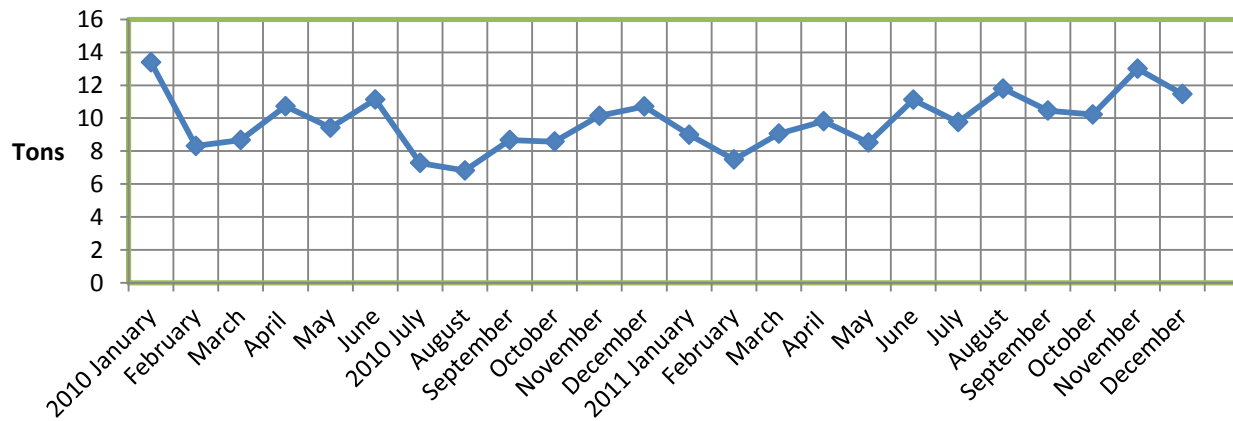

Recycling-Only Charts

(Presented alphabetically)

Andover, Cornish, Manchester, Monmouth, Newington (NH), Old Orchard Beach, Poland, Readfield/Wayne, Sanford

Figures shown are approximate.

Monmouth Recycling Tonnage

Figures shown are approximate.

Manchester Recycling Tonnage

Figures shown are approximate.

Figures shown are approximate.

Sanford Recycling Tonnage

Figures shown are approximate.

-end-