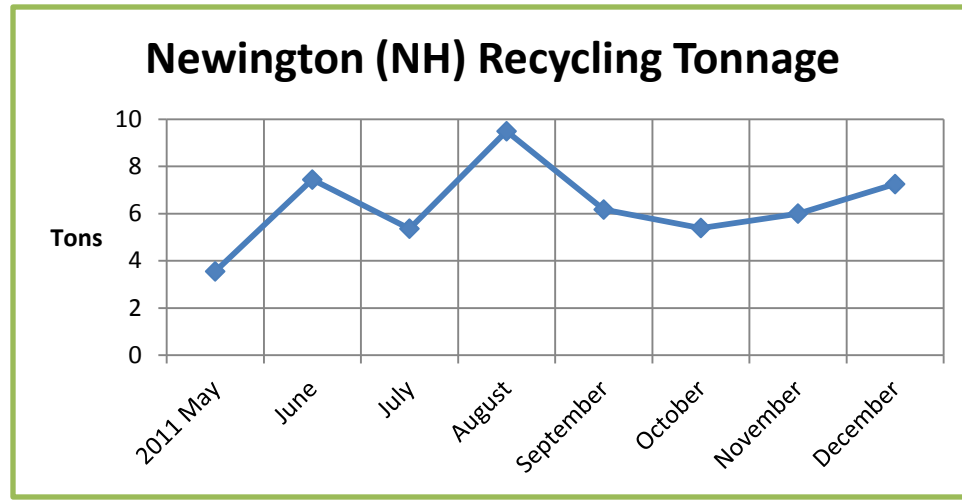

Recycling-Only Charts

(Presented alphabetically)

Andover, Cornish, Manchester, Monmouth, Newington (NH), Old Orchard Beach, Poland, Readfield/Wayne, Sanford

Figures shown are approximate.

Monmouth Recycling Tonnage

Figures shown are approximate.

Manchester Recycling Tonnage

Figures shown are approximate.

Figures shown are approximate.

Sanford Recycling Tonnage

Figures shown are approximate.

-end-