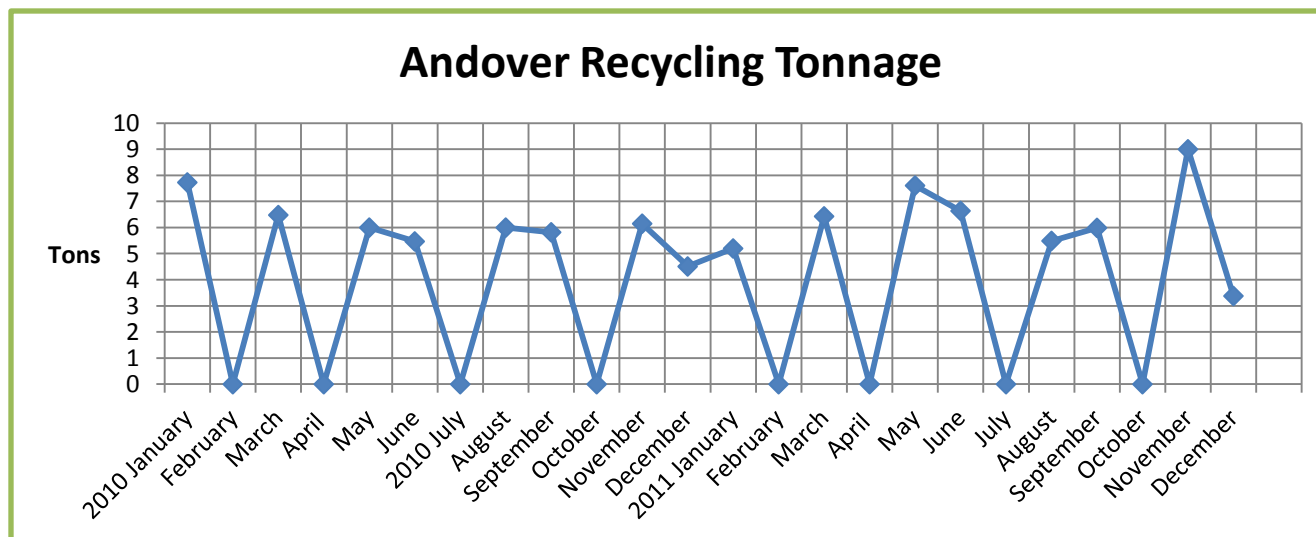

Recycling-Only Charts

(Presented alphabetically)

Andover, Cornish, Manchester, Monmouth, Newington (NH), Old Orchard Beach, Poland, Readfield/Wayne, Sanford

Figures shown are approximate.

Monmouth Recycling Tonnage

Figures shown are approximate.

Manchester Recycling Tonnage

Figures shown are approximate.

Figures shown are approximate.

Sanford Recycling Tonnage

Figures shown are approximate.

-end-