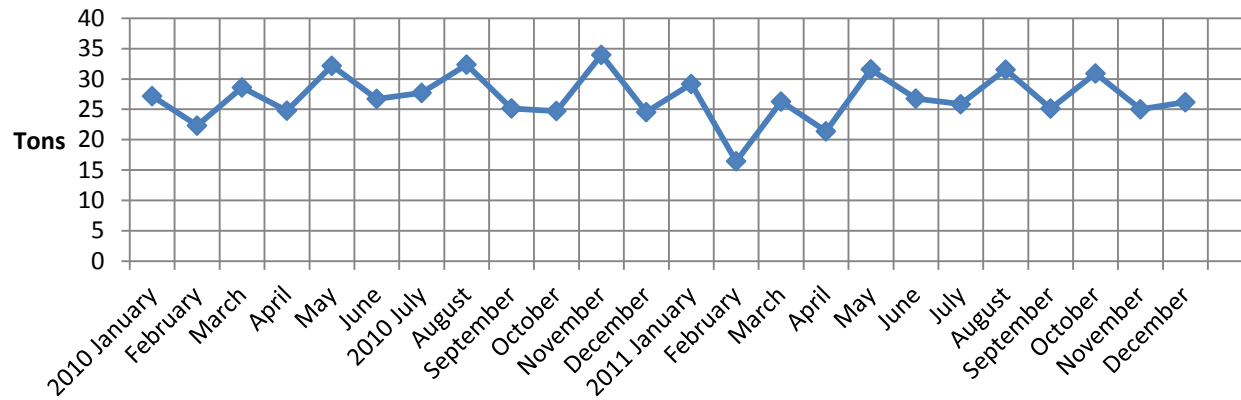

Recycling-Only Charts

(Presented alphabetically)

Andover, Cornish, Manchester, Monmouth, Newington (NH), Old Orchard Beach, Poland, Readfield/Wayne, Sanford

Figures shown are approximate.

Monmouth Recycling Tonnage

Figures shown are approximate.

Manchester Recycling Tonnage

Figures shown are approximate.

Figures shown are approximate.

Sanford Recycling Tonnage

Figures shown are approximate.

-end-