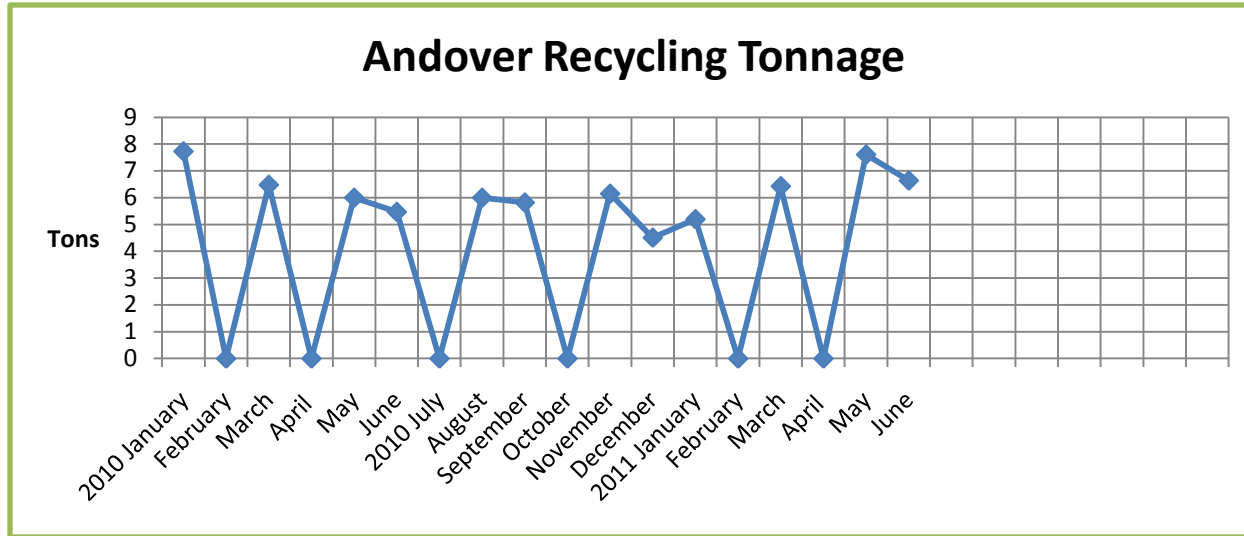

# Recycling-Only Charts

(Presented alphabetically)

**Andover, Cornish, Manchester, Monmouth, Newington (NH), Old Orchard Beach, Poland, Readfield/Wayne, Sanford**

*Figures shown are approximate.*

### Manchester Recycling Tonnage

Figures shown are approximate.