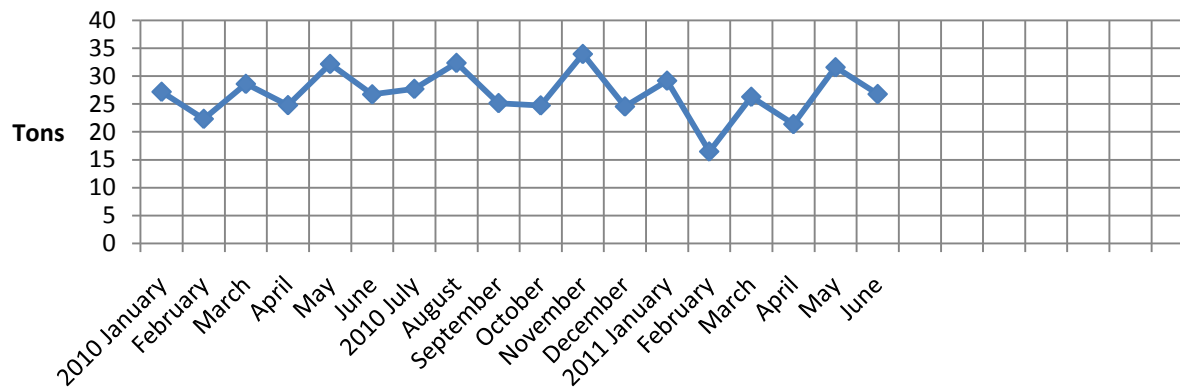

# Recycling-Only Charts

(Presented alphabetically)

**Andover, Cornish, Manchester, Monmouth, Newington (NH), Old Orchard Beach, Poland, Readfield/Wayne, Sanford**

*Figures shown are approximate.*

### Manchester Recycling Tonnage

Figures shown are approximate.

### Monmouth Recycling Tonnage

*Figures shown are approximate.*

Figures shown are approximate.

Figures shown are approximate.

-end-