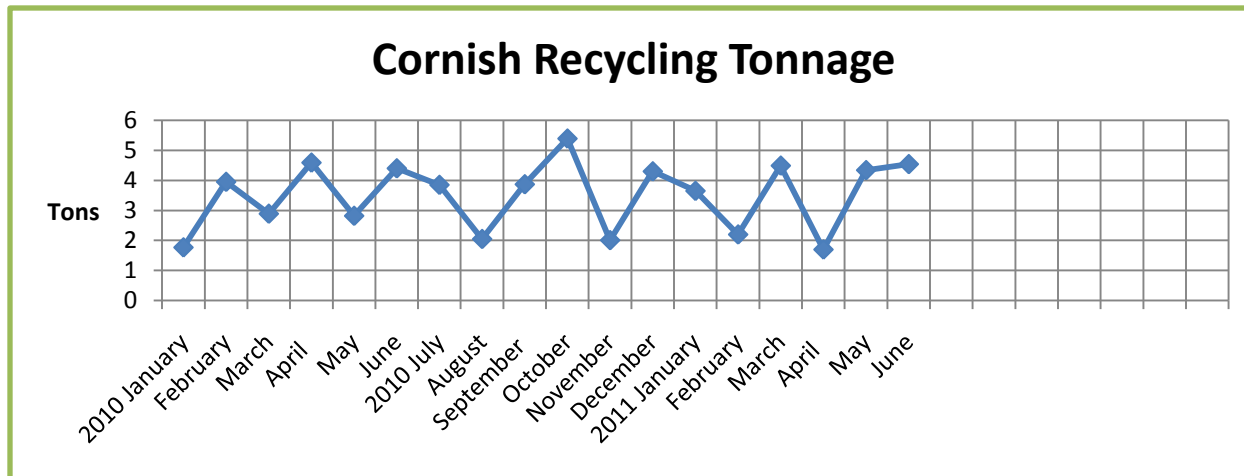

# Recycling-Only Charts

(Presented alphabetically)

**Andover, Cornish, Manchester, Monmouth, Newington (NH), Old Orchard Beach, Poland, Readfield/Wayne, Sanford**

*Figures shown are approximate.*

### Manchester Recycling Tonnage

Figures shown are approximate.