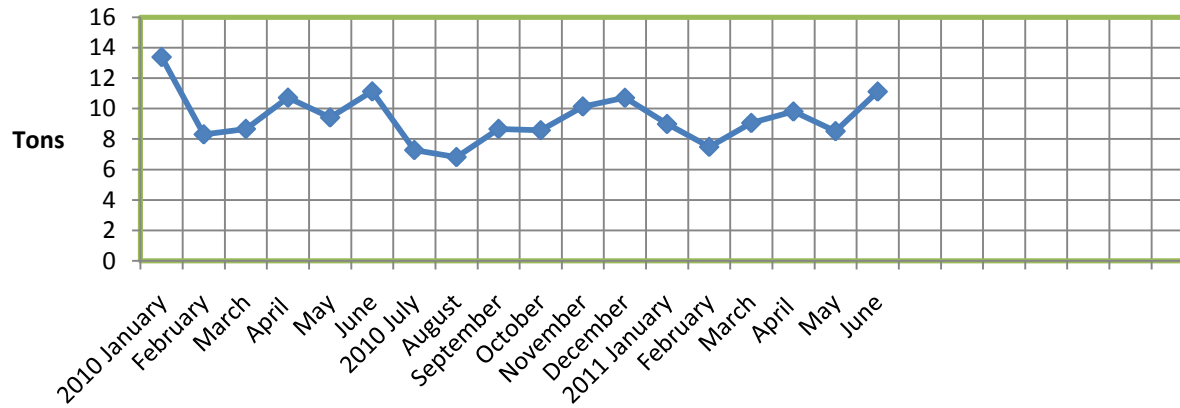

# Recycling-Only Charts

(Presented alphabetically)

**Andover, Cornish, Manchester, Monmouth, Newington (NH), Old Orchard Beach, Poland, Readfield/Wayne, Sanford**

*Figures shown are approximate.*

### Manchester Recycling Tonnage

Figures shown are approximate.

### Monmouth Recycling Tonnage

*Figures shown are approximate.*

Figures shown are approximate.

Figures shown are approximate.

-end-