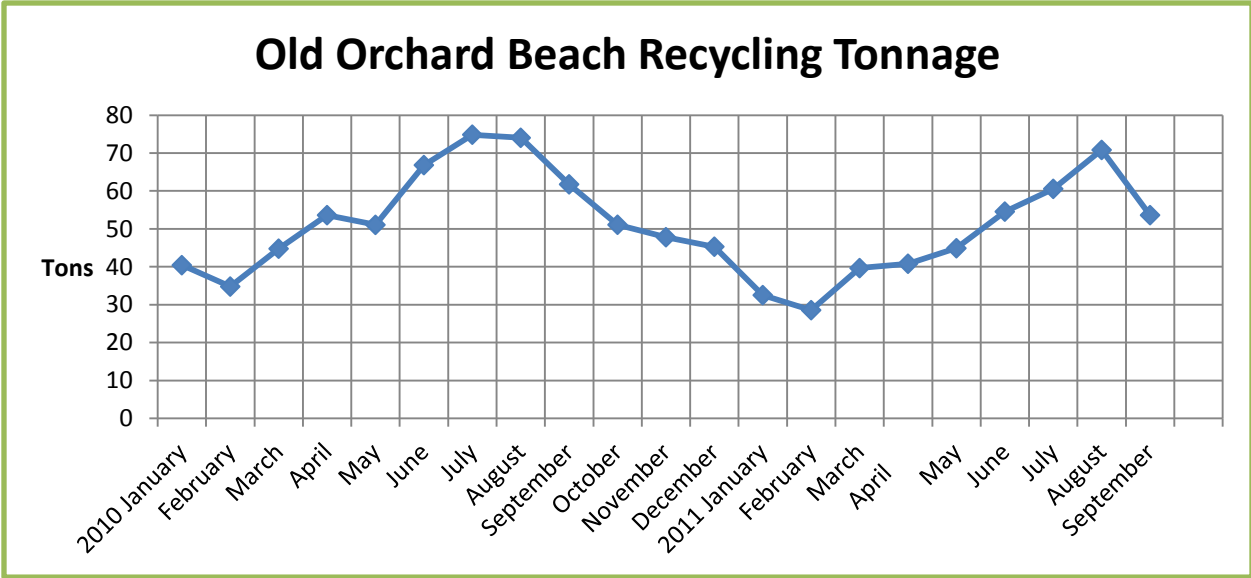

Recycling-Only Charts

(Presented alphabetically)

Andover, Cornish, Manchester, Monmouth, Newington (NH), Old Orchard Beach, Poland, Readfield/Wayne, Sanford

Figures shown are approximate.

Manchester Recycling Tonnage

Figures shown are approximate.

Monmouth Recycling Tonnage

Figures shown are approximate.

Figures shown are approximate.

Sanford Recycling Tonnage

Figures shown are approximate.

-end-