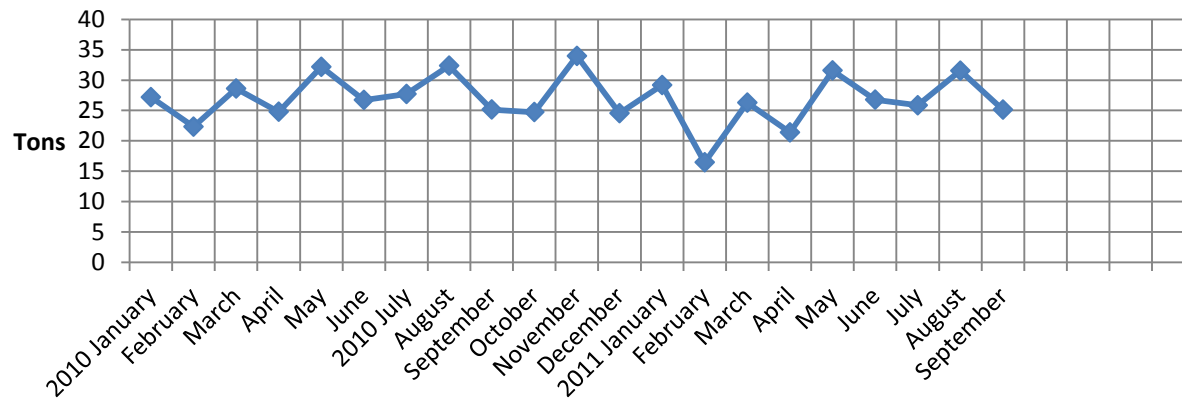

Recycling-Only Charts

(Presented alphabetically)

Andover, Cornish, Manchester, Monmouth, Newington (NH), Old Orchard Beach, Poland, Readfield/Wayne, Sanford

Figures shown are approximate.

Manchester Recycling Tonnage

Figures shown are approximate.

Monmouth Recycling Tonnage

Figures shown are approximate.

Figures shown are approximate.

Sanford Recycling Tonnage

Figures shown are approximate.

-end-