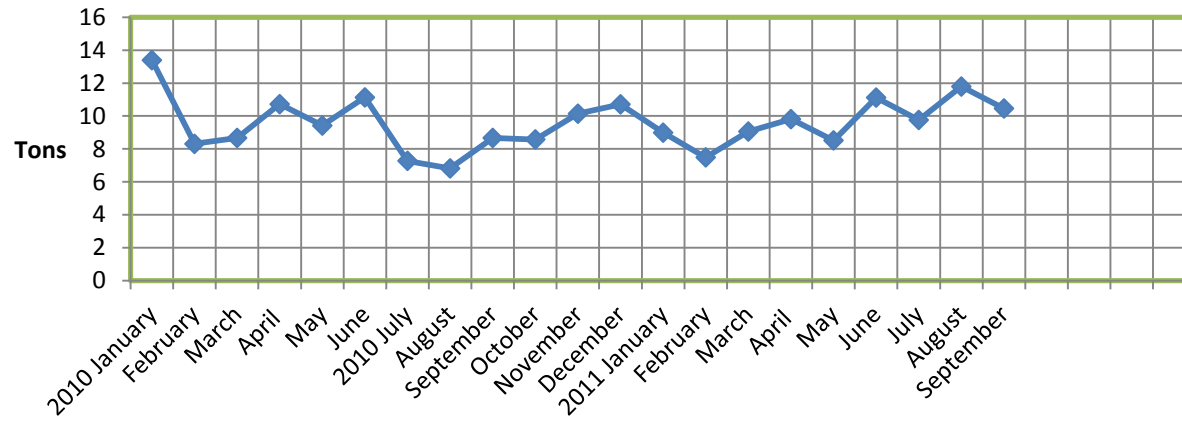

Recycling-Only Charts

(Presented alphabetically)

Andover, Cornish, Manchester, Monmouth, Newington (NH), Old Orchard Beach, Poland, Readfield/Wayne, Sanford

Figures shown are approximate.

Manchester Recycling Tonnage

Figures shown are approximate.

Monmouth Recycling Tonnage

Figures shown are approximate.

Figures shown are approximate.

Sanford Recycling Tonnage

Figures shown are approximate.

-end-