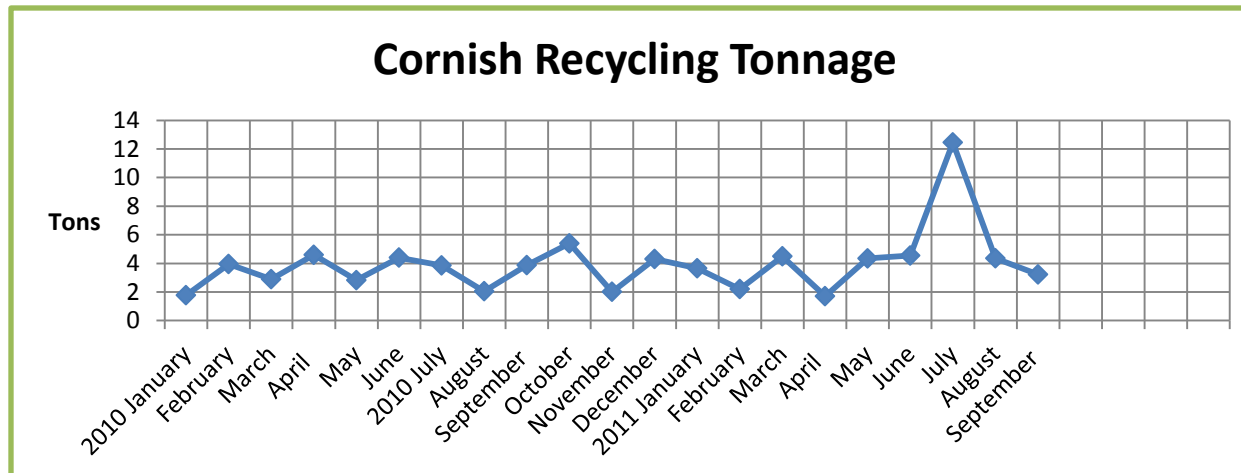

Recycling-Only Charts

(Presented alphabetically)

Andover, Cornish, Manchester, Monmouth, Newington (NH), Old Orchard Beach, Poland, Readfield/Wayne, Sanford

Figures shown are approximate.

Manchester Recycling Tonnage

Figures shown are approximate.

Monmouth Recycling Tonnage

Figures shown are approximate.

Figures shown are approximate.

Sanford Recycling Tonnage

Figures shown are approximate.

-end-