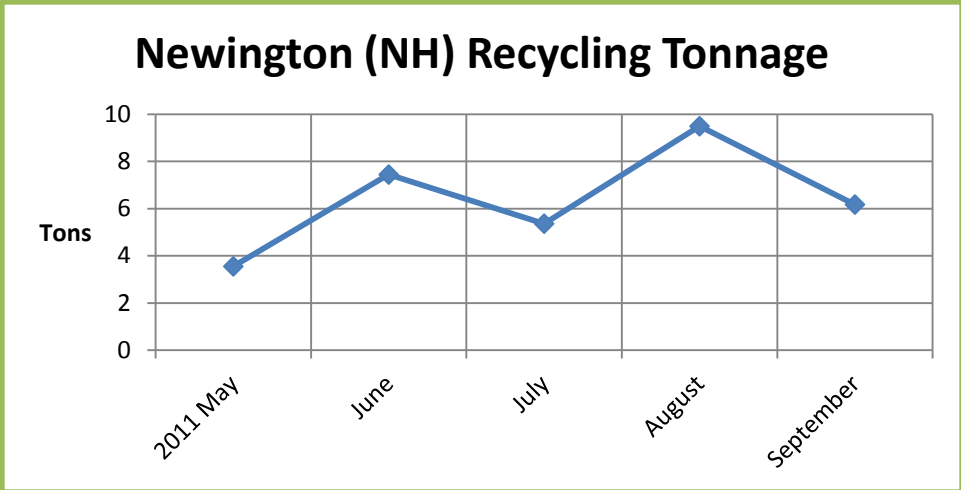

Recycling-Only Charts

(Presented alphabetically)

Andover, Cornish, Manchester, Monmouth, Newington (NH), Old Orchard Beach, Poland, Readfield/Wayne, Sanford

Figures shown are approximate.

Manchester Recycling Tonnage

Figures shown are approximate.

Monmouth Recycling Tonnage

Figures shown are approximate.

Figures shown are approximate.

Sanford Recycling Tonnage

Figures shown are approximate.

-end-