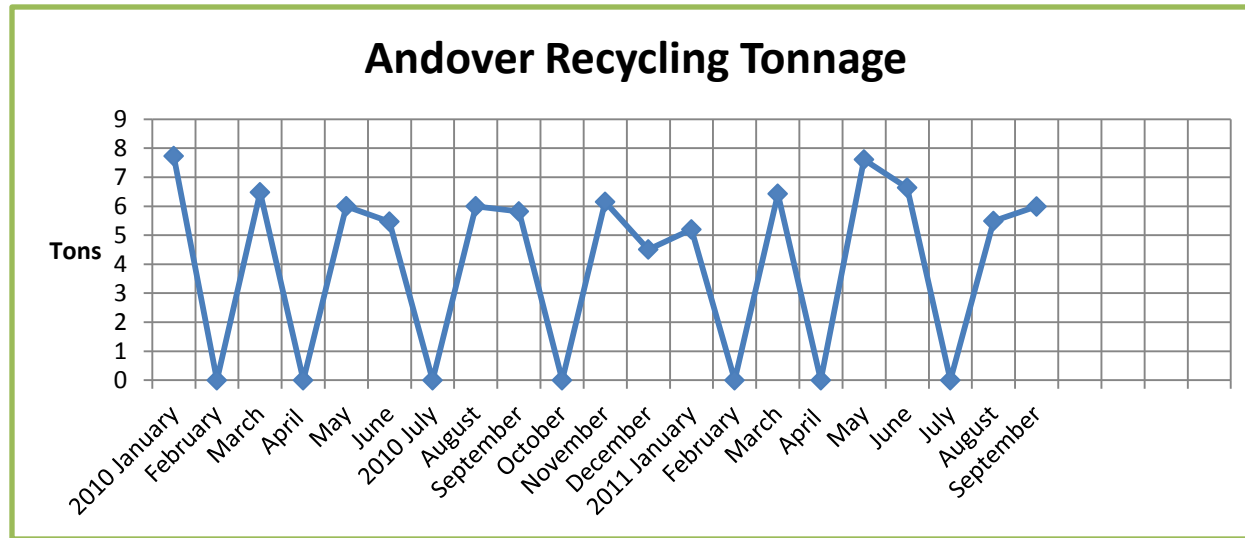

Recycling-Only Charts

(Presented alphabetically)

Andover, Cornish, Manchester, Monmouth, Newington (NH), Old Orchard Beach, Poland, Readfield/Wayne, Sanford

Figures shown are approximate.

Manchester Recycling Tonnage

Figures shown are approximate.

Monmouth Recycling Tonnage

Figures shown are approximate.

Figures shown are approximate.

Sanford Recycling Tonnage

Figures shown are approximate.

-end-