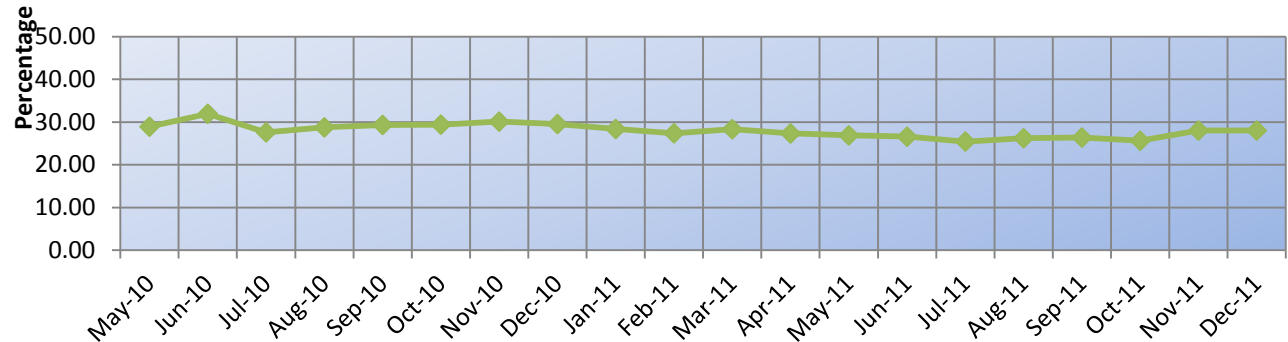

South Portland: Percent Recycled

Figures shown are approximate.