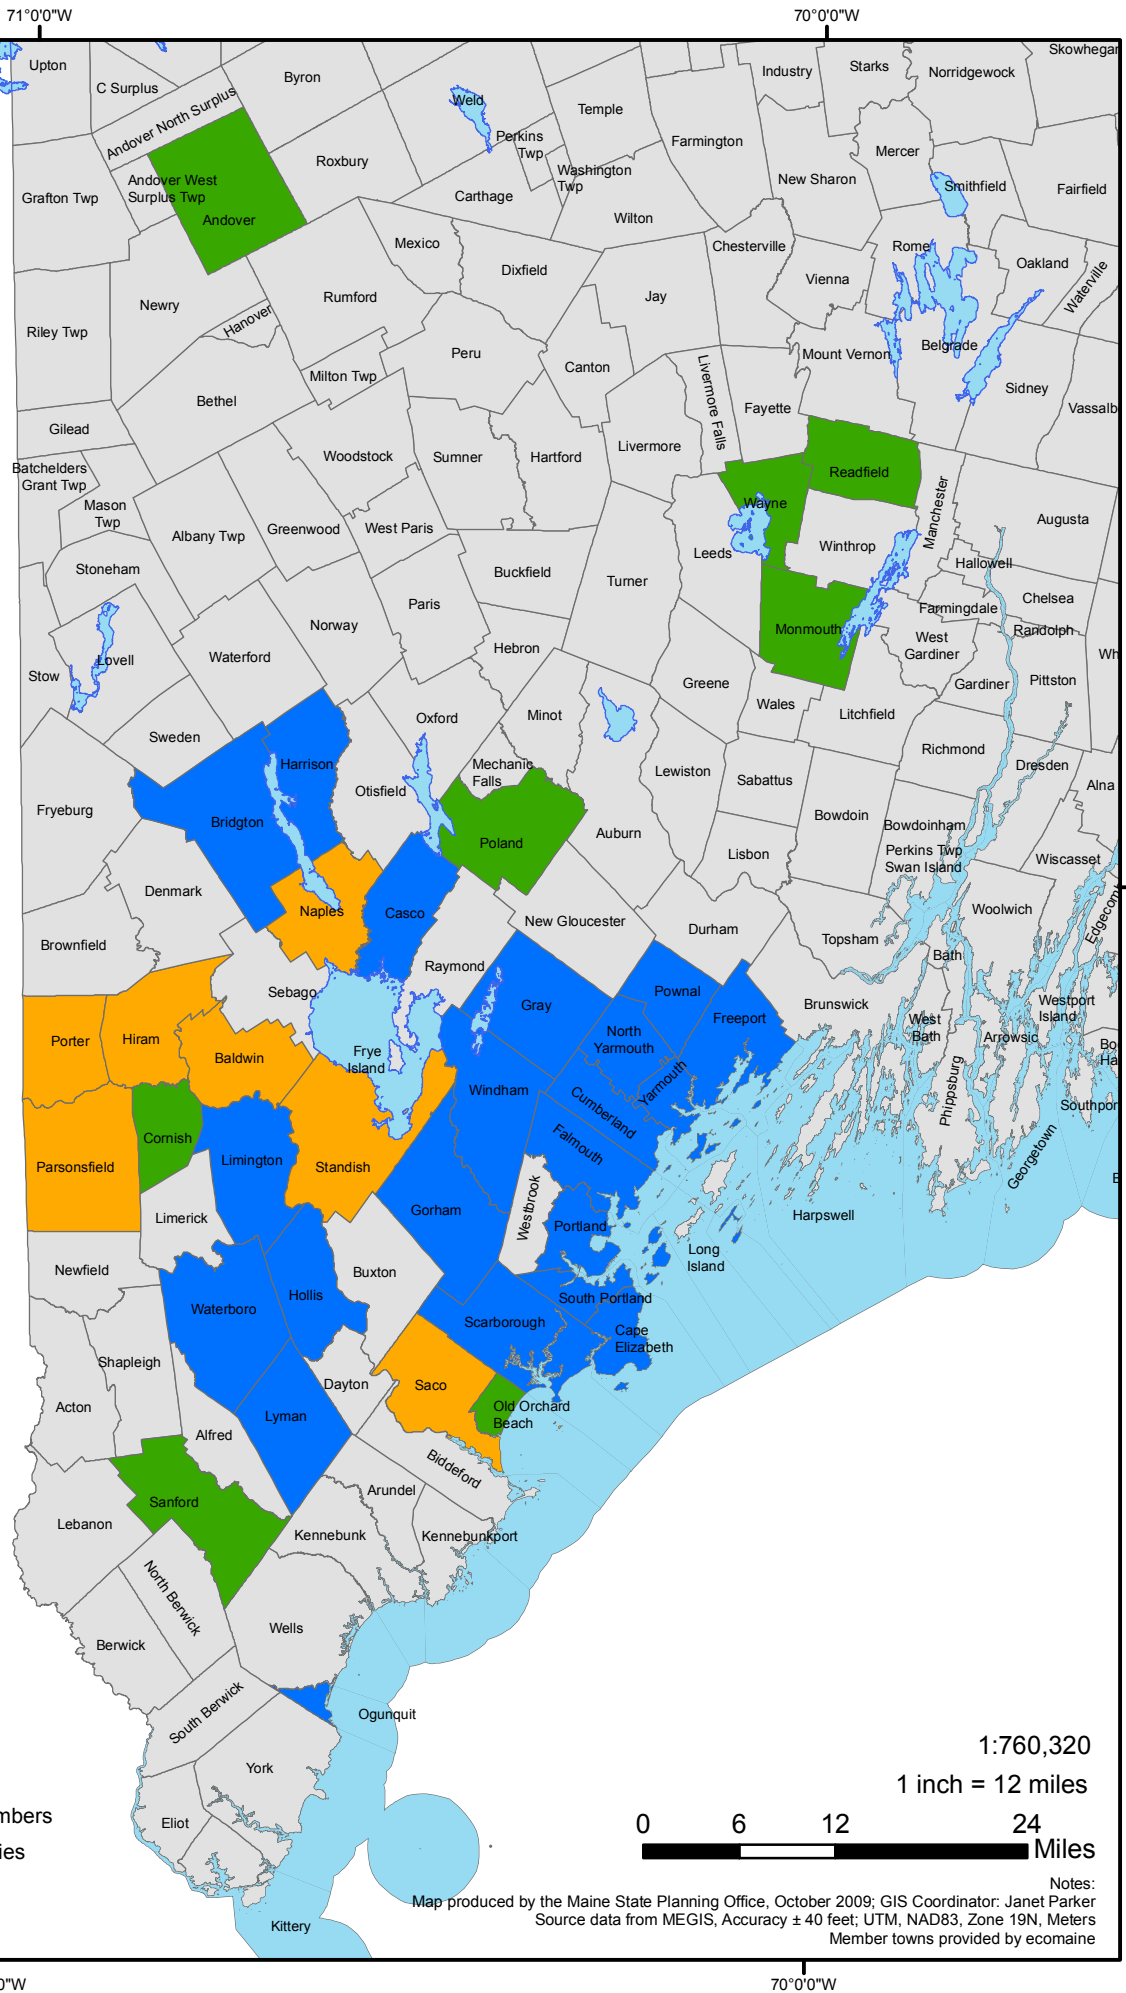

# ecomaine Member Towns

44°00'N

44°00'N

71°0'0"W

70°0'0"W

71°0'0"W

70°0'0"W

## Legend

- Corporate Members
- Associate Members
- Associate Recycling Members
- Non-Member Municipalities

1:760,320

1 inch = 12 miles

Notes:  
Map produced by the Maine State Planning Office, October 2009; GIS Coordinator: Janet Parker  
Source data from MEGIS, Accuracy ± 40 feet; UTM, NAD83, Zone 19N, Meters  
Member towns provided by ecomaine